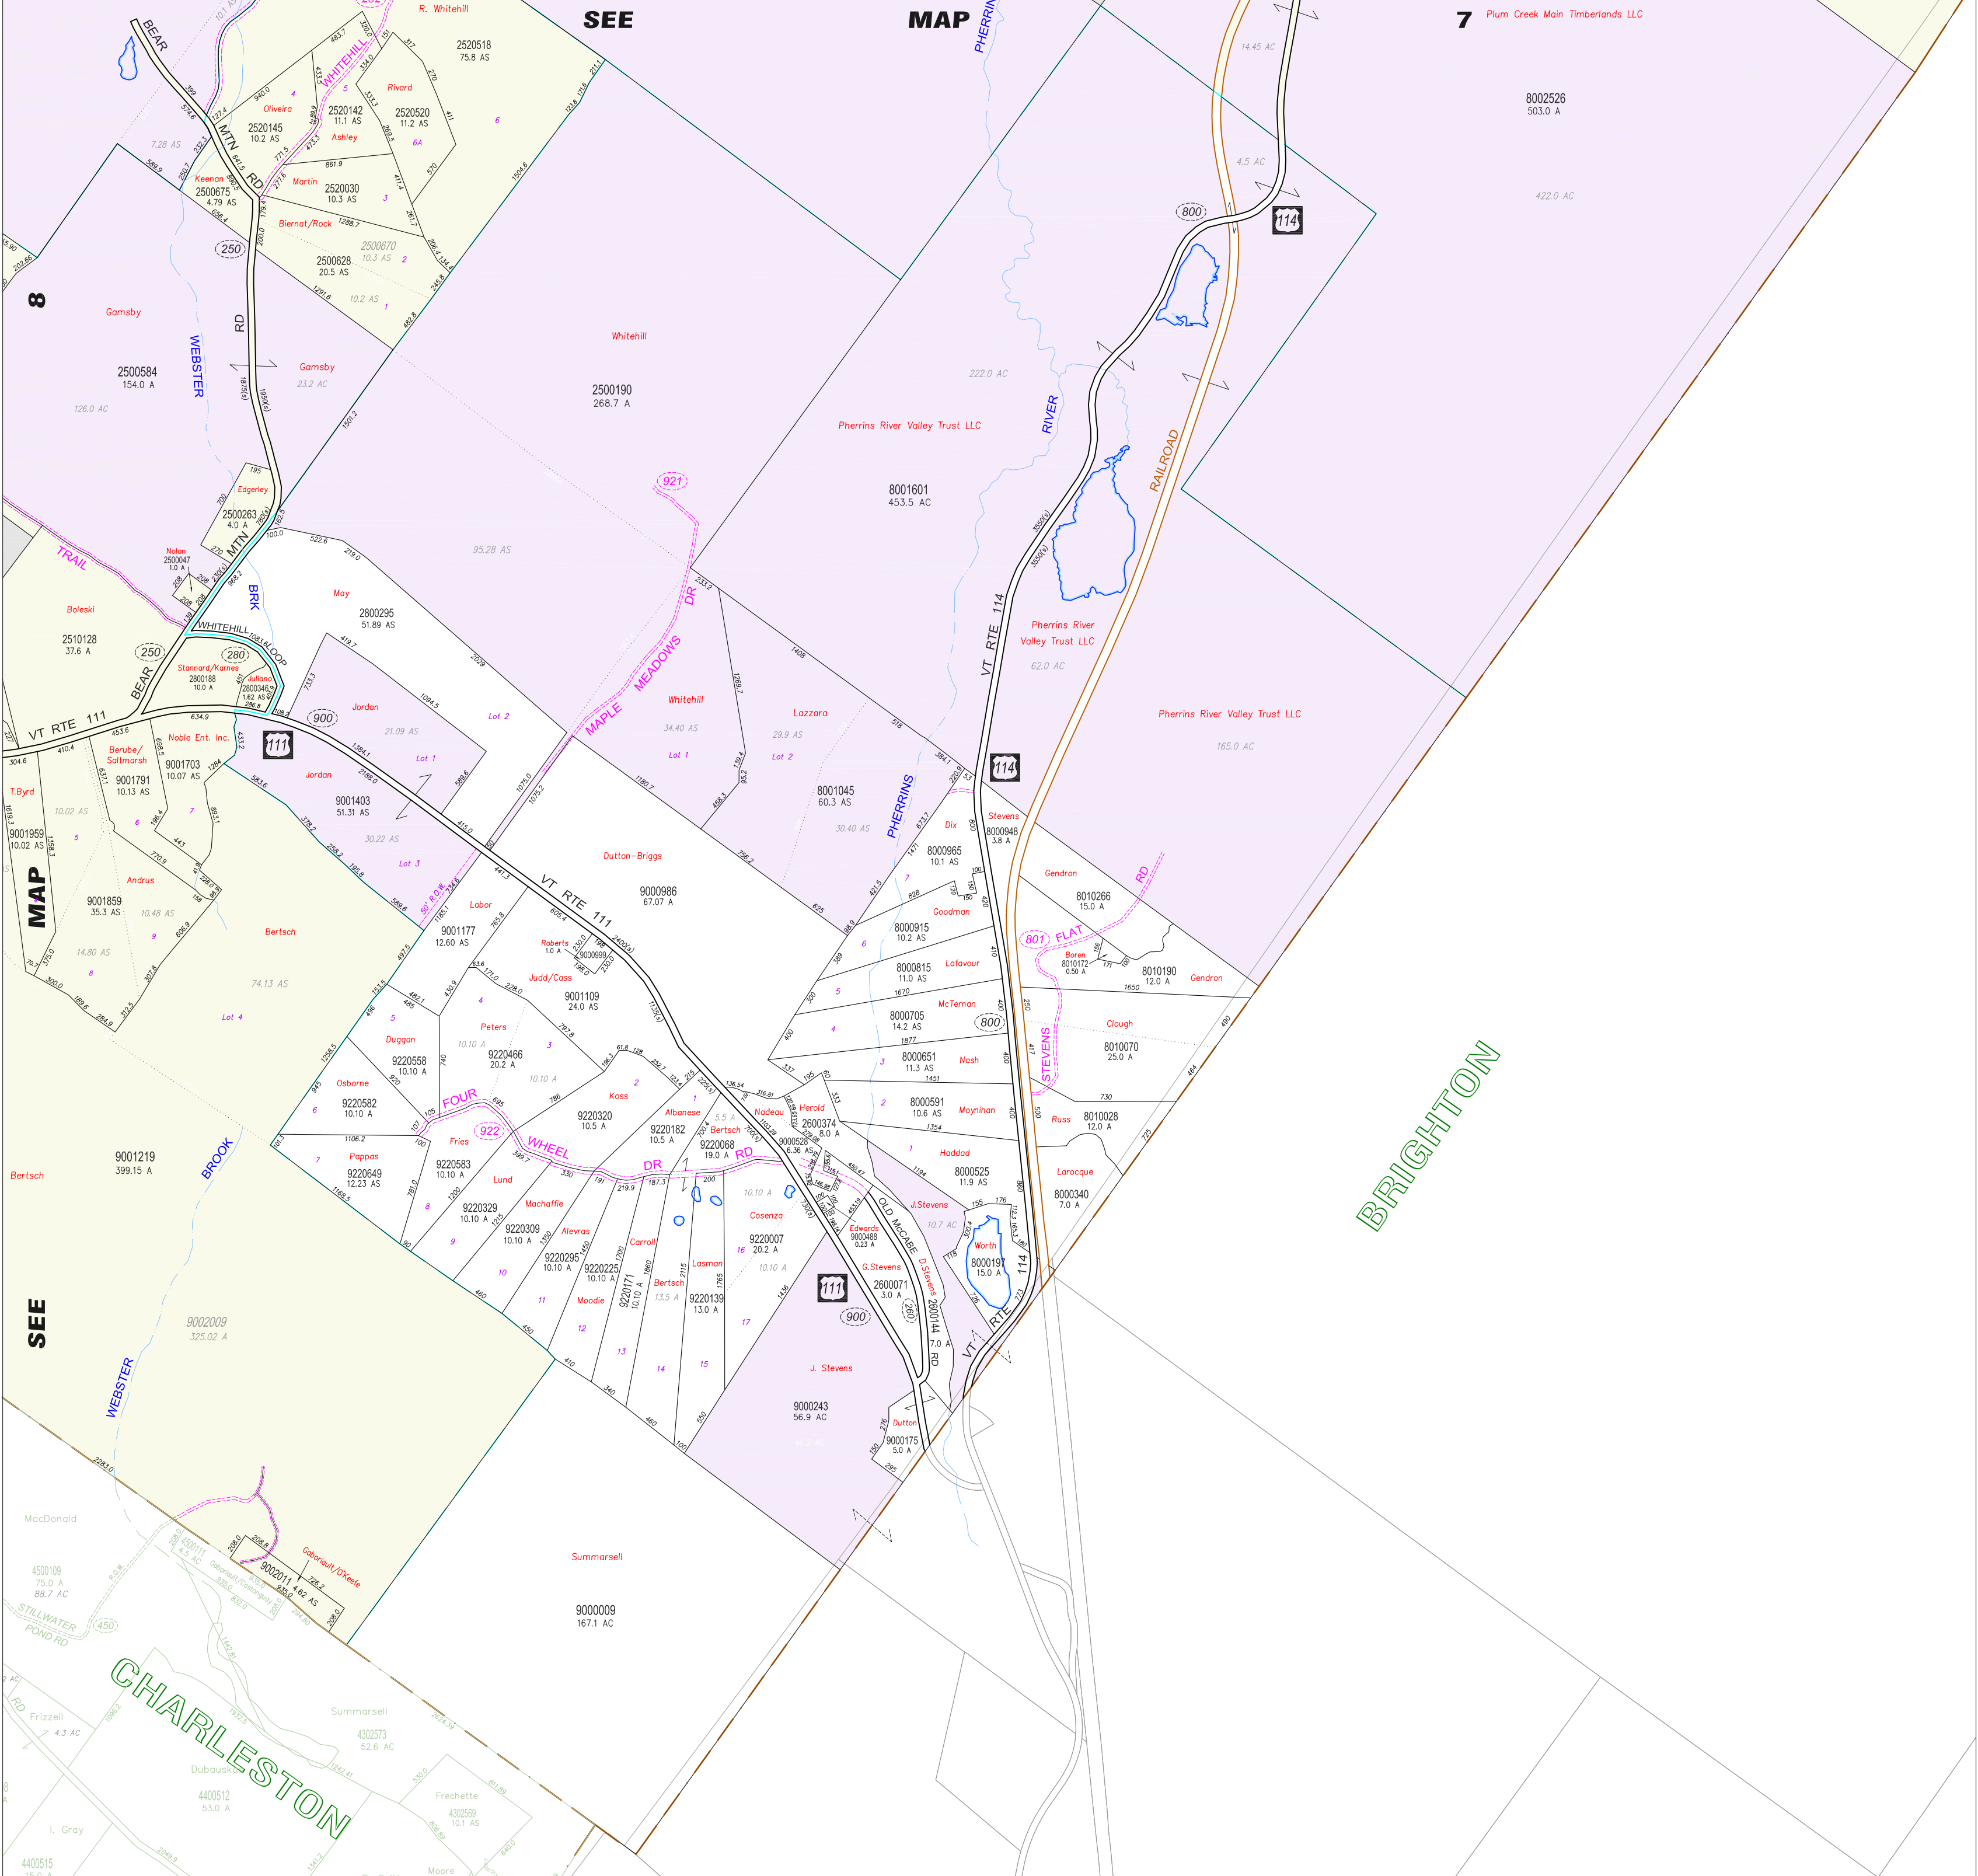

SEE MAP

Digital Mapping Prepared By

RUSSELL GRAPHICS
 2207 Hopeton Ave.
 Raleigh, NC 27614
 802-309-8200
 www.imapvt.com

This is not a SURVEY...
 This Map was prepared from Deeds & Surveys recorded in the Town Clerk's Office. The accuracy of this map is determined by the filed information. ALL INFORMATION IS SUBJECT TO CHANGE
 Copyright 2015 Russell Graphics - All rights Reserved

This Map was prepared using AutoCad Map. All Data meets or exceeds specifications outlined in the Vermont Mapping Guidelines. This Map is the sole property of the Town. Any copy, Paper or Digital, shall not be given without permission from the Town.

LEGEND OF SYMBOLS

- Parcel ID Number
- Scaled Dimensions
- Deeds/Survey Dim
- Subdivision L&P
- Dred Foots
- Compared Acres
- Swamped Acres
- Vermont Route
- Town Rd Number
- Property Line
- Road Line
- Town Line
- Railroad Right
- Veto Easement
- River as a
- Property Line
- River that Pass
- Line In
- Current Use
- State of
- Vermont
- Religious
- Empty

NORTH

0 200 600 1000
 Scale in Feet

Map Index

6	7
8	

PROPERTY MAP OF
MORGAN
 VERMONT