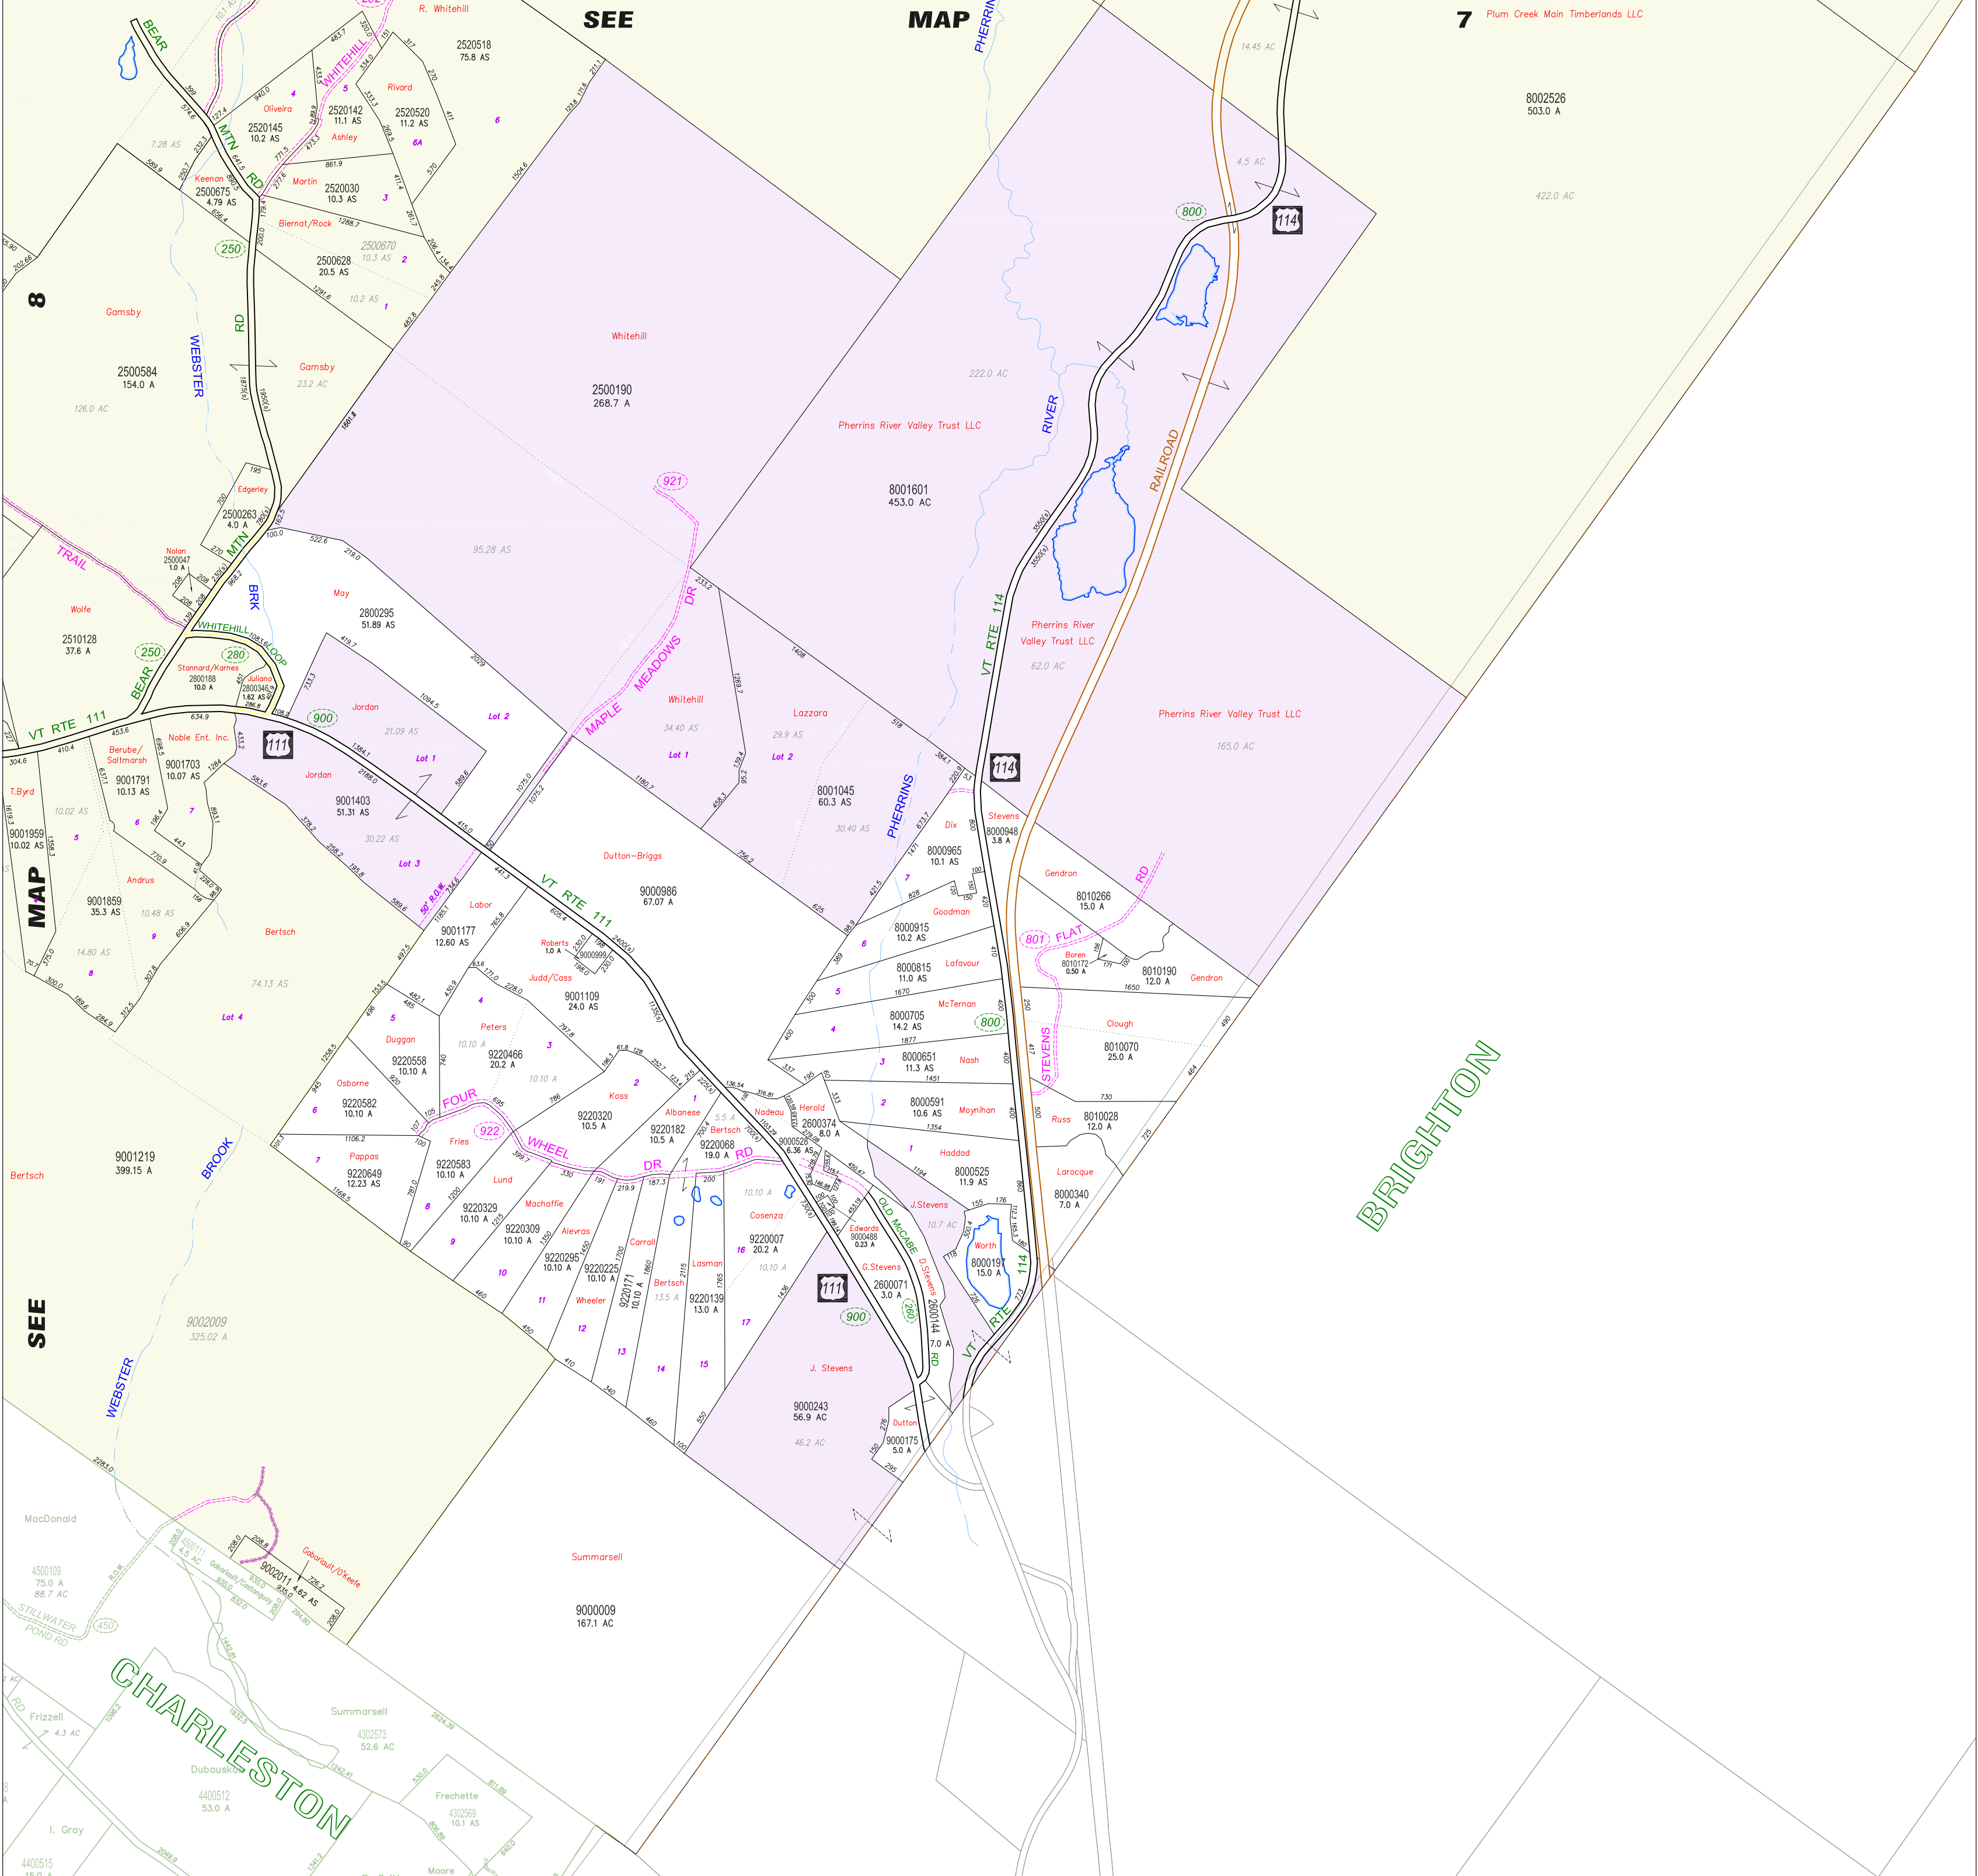

SEE MAP

Digital Mapping Prepared By

RUSSELL GRAPHICS
 2207 Hopeton Ave.
 Raleigh, NC 27614
 802-309-8200
 www.imapvt.com

This is not a SURVEY...
 This Map was prepared from Deeds & Surveys recorded in the Town Clerk's Office. The accuracy of this map is determined by the filed information. ALL INFORMATION IS SUBJECT TO CHANGE
 Copyright 2014 Russell Graphics - All rights Reserved

This Map was prepared using AutoCad Map. All Data meets or exceeds specifications outlined in the Vermont Mapping Guidelines. This Map is the sole property of the Town. Any copy, Paper or Digital, shall not be given without permission from the Town.

LEGEND OF SYMBOLS

- Parcel ID Number
- State of Vermont
- Deeds & Surveys
- Lot 1-10
- Other Areas
- Compared Areas
- Surveyed Areas
- Vermont Route
- Town Rd Number
- Property Line
- Match Line
- Road Line
- Town Line
- Railroad Body
- Veto Easement
- River as a Property Line
- River that Pans
- Line in Current Use
- State of Vermont
- Religious Empty

NORTH

0 200 600 1000
 Scale in Feet

Map Index

6	7
8	

PROPERTY MAP OF
MORGAN
 VERMONT

APRIL 2014

MAP 9