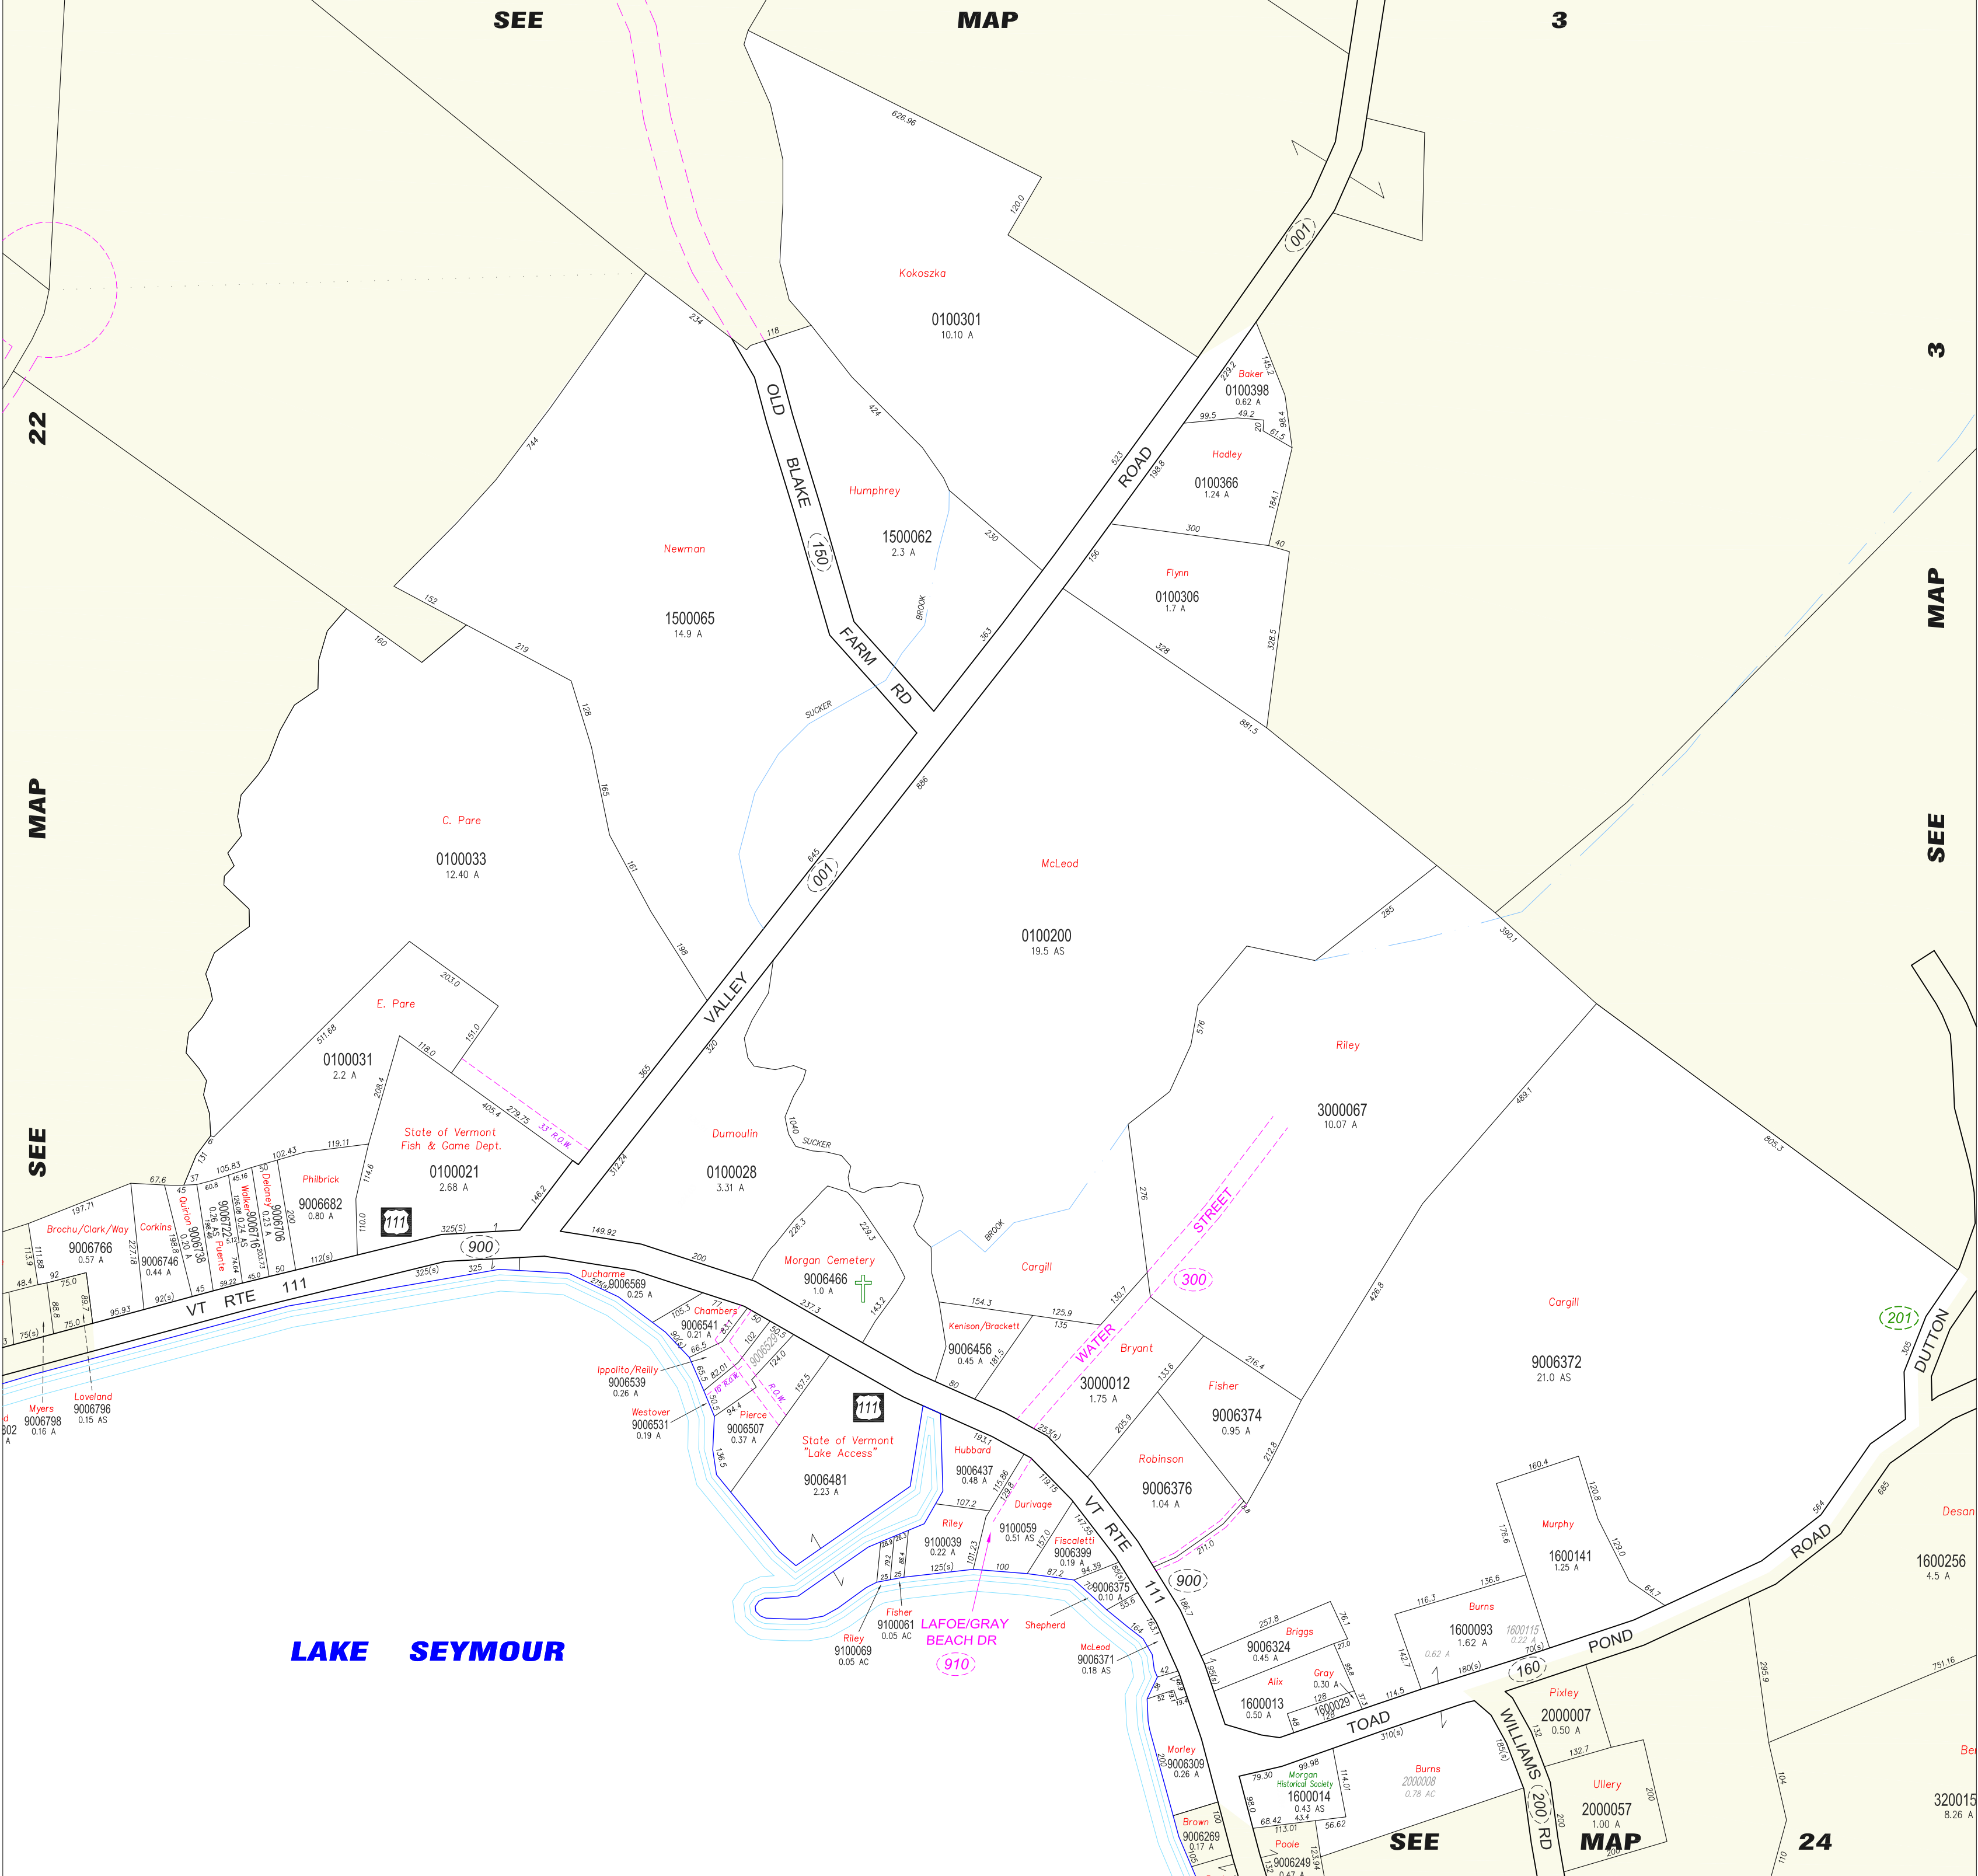

SEE

MAP

3

3

MAP

SEE

22

MAP

SEE

LAKE SEYMOUR

Digital Mapping Prepared By

2207 Hopeton Ave.
Raleigh, NC 27614
802-309-8200
www.imapvt.com

This is not a SURVEY...
This Map was prepared from Deeds & Surveys recorded in the Town Clerk's Office. The accuracy of this map is determined by the filed information. ALL INFORMATION IS SUBJECT TO CHANGE.
Copyright 2015 Russell Graphics - All rights Reserved

This Map was prepared using AutoCad Map. All Data meets or exceeds specifications outlined in the Vermont Mapping Guidelines. This Map is the sole property of the Town. Any copy, Paper or Digital, shall not be given without permission from the Town.

LEGEND OF SYMBOLS

- 7000555 Parcel ID Number
- 50001 Scaled Dimensions
- 45015 Diver/Survey Dim
- 100 A Dead Areas
- 100.25 AS Swamped Areas
- 100.25 AS Vermont Roads
- 100.25 AS Town Rd Number
- Misc Line
- Road Line
- Town Line
- Railroad Right
- Veto Easement
- River as a Property Line
- River that Pools
- Land
- Current Use
- State of Vermont
- Religious
- Easement